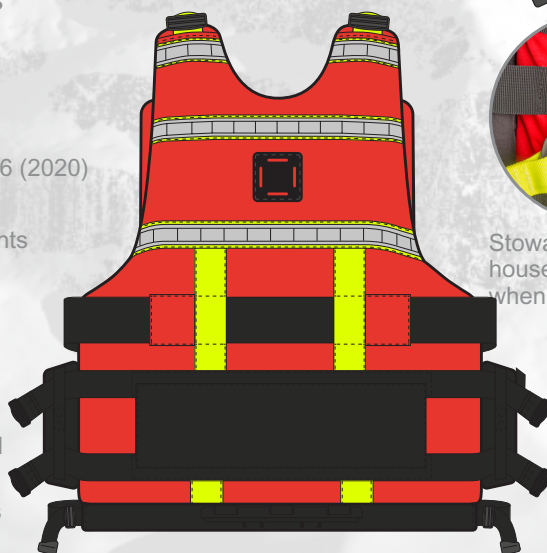

IONIC®

PRO Matrix Buoyancy Aid

Product Specification

The Pro Matrix is the ultimate Rescue PFD which has been specifically designed for water rescue professionals, when operating in extreme conditions and where performance is paramount. The ergonomic design incorporates a comfortable and secure fit optimising operational performance both in and out of the water.

The Pro Matrix has a high level of buoyancy incorporating deep cut arm holes allowing the rescuer a full range of arm rotation when swimming.

Large storage capacity can be found in the large design front pockets, which include gear clips and stretch mesh gear pouches, with 2 additional smaller front pockets designed to fit a rescue knife or rope cutter. The rear of the PFD incorporates a removable pouch/pocket for additional stowage when required.

Pro Matrix - The Choice of Professionals

Key Features:

- Approval: EN ISO 12402-5 (2020) EN ISO 12402-6 (2020)
- Up to 158N of Buoyancy
- 500D Cordura® outer shell with high visibility accents
- Bright Red with Fluro Yellow webbing and trim for improved visibility
- Fully adjustable padded shoulder straps
- Radio retention loops
- Quick donning that creates a customised fit
- Ergonomic foam channels, increasing comfort and operational performance
- Velcro® panels on both front & back for ID patches
- Two large self draining front pockets
- Removable rear stowage pouch/pocket
- Twin front knife pockets with retaining ring
- Concealed Karabiner pocket to reduce snagging
- Durable 40mm webbing harness
- Quick-release belt
- Lash tab attachment points x 3
- Removable crotch straps to help prevent flush drownings
- Adjustable waistbelt
- Side compression straps
- Over 62 sq.in of SOLAS tape

Storage pocket which houses the karabiner when not in use.

Removable Rear Stowage Pouch

Product Code

SAF30055 - IONIC Pro Matrix PFD

Available Sizes

XS/S (75-96cm)

M/L (91-112cm)

XL/2XL (107-127cm)